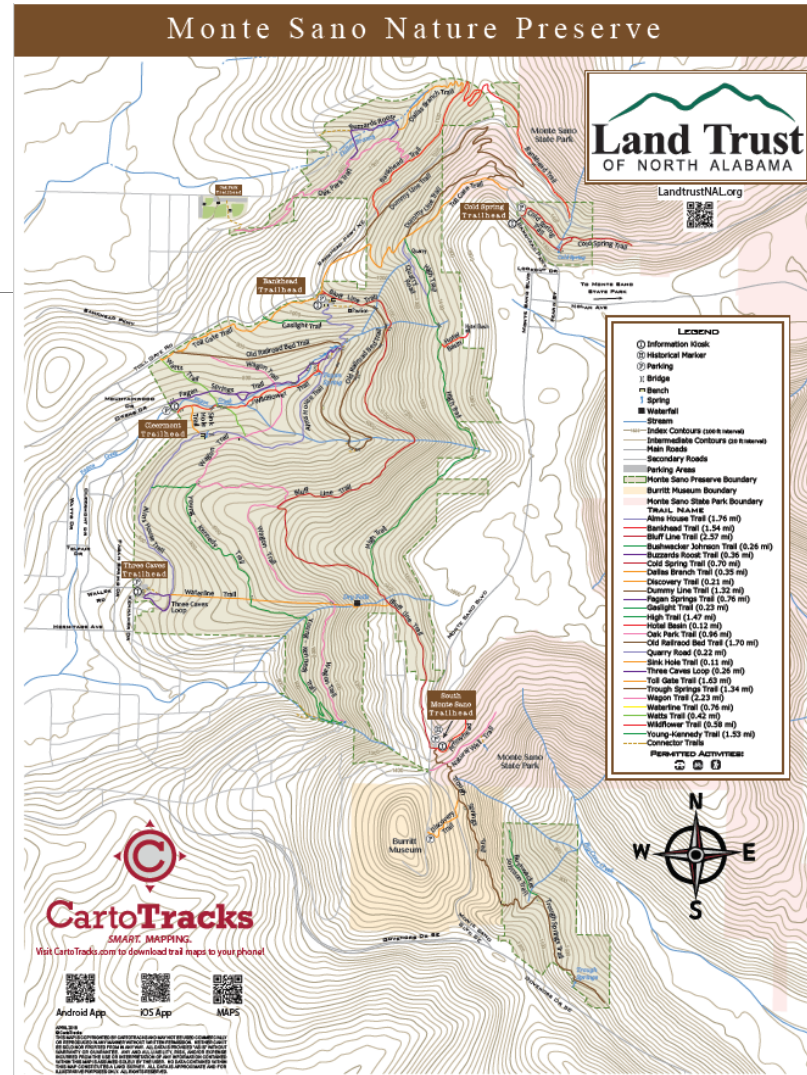

# Brewttle Routes

---

# RMAD Route

- Start at RMAD
- Take either full Oak Park or Dallas Branch to Oak Park
- End at Oak Park parking lot

# Dummy Line Route

- Start at Dummy Line
- Continue to Toll Gate (Caution with Parking Lot Crossing)
- Continue to Watts Trail
- Make right onto Fagan Springs
- End at Owens Dr

# Bluff Line Route

- Start at Bluff Line (Shuttle will drop off near South Monte Sano Trailhead)
- Make right to continue to Wagon Trail
- Take left to Watts Trail (or continue down Wagon and make left onto Wildflower)
- Cross Fagan Creek with Watts Trail to turn left onto Fagan Springs
- End at Owens Dr