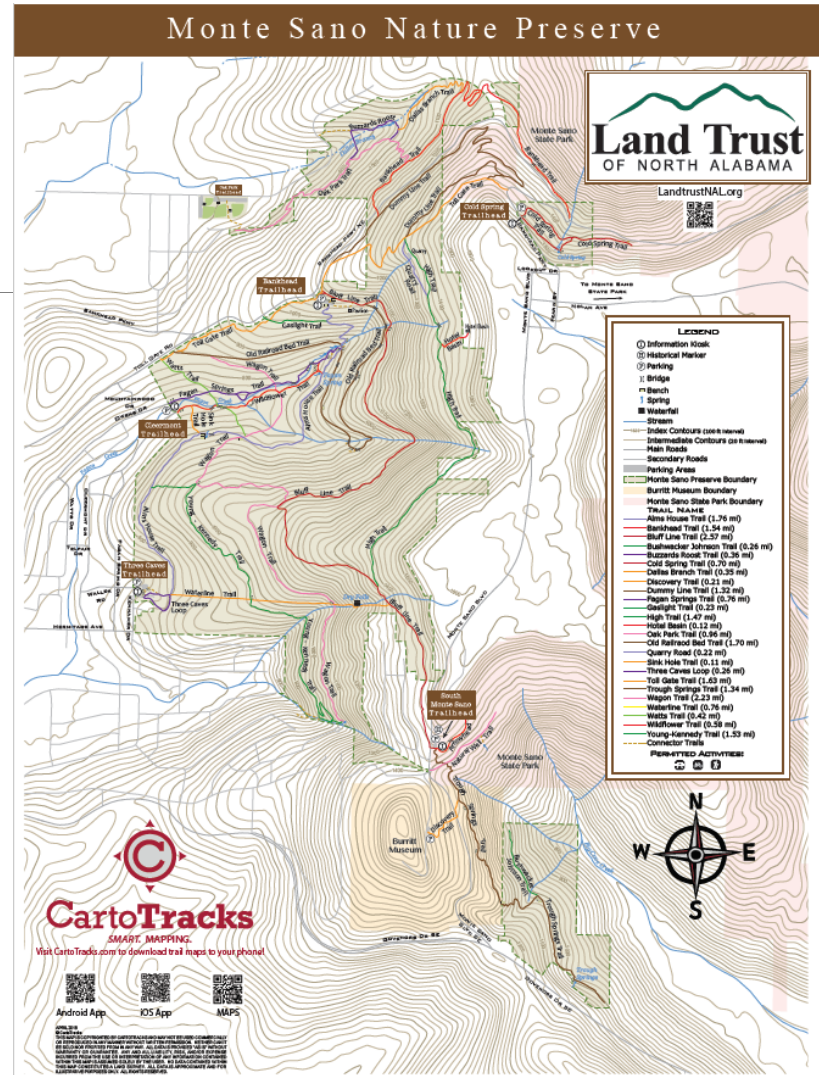

# Brewttle Routes

---

# RMAD Route

- Start at RMAD
- Take either full Oak Park or Dallas Branch to Oak Park
- End at Oak Park parking lot

# Dummy Line Route

- Start at Dummy Line
- Continue to Toll Gate (Caution with Parking Lot Crossing)
- Continue to Watts Trail
- Make right onto Fagan Springs
- End at Owens Dr

# Bluff Line Route

- Start at Bluff Line (Shuttle will drop off near South Monte Sano Trailhead)
- Make right to continue to Wagon Trail
- Take left to Watts Trail (or continue down Wagon and make left onto Wildflower)
- Cross Fagan Creek with Watts Trail to turn left onto Fagan Springs
- End at Owens Dr